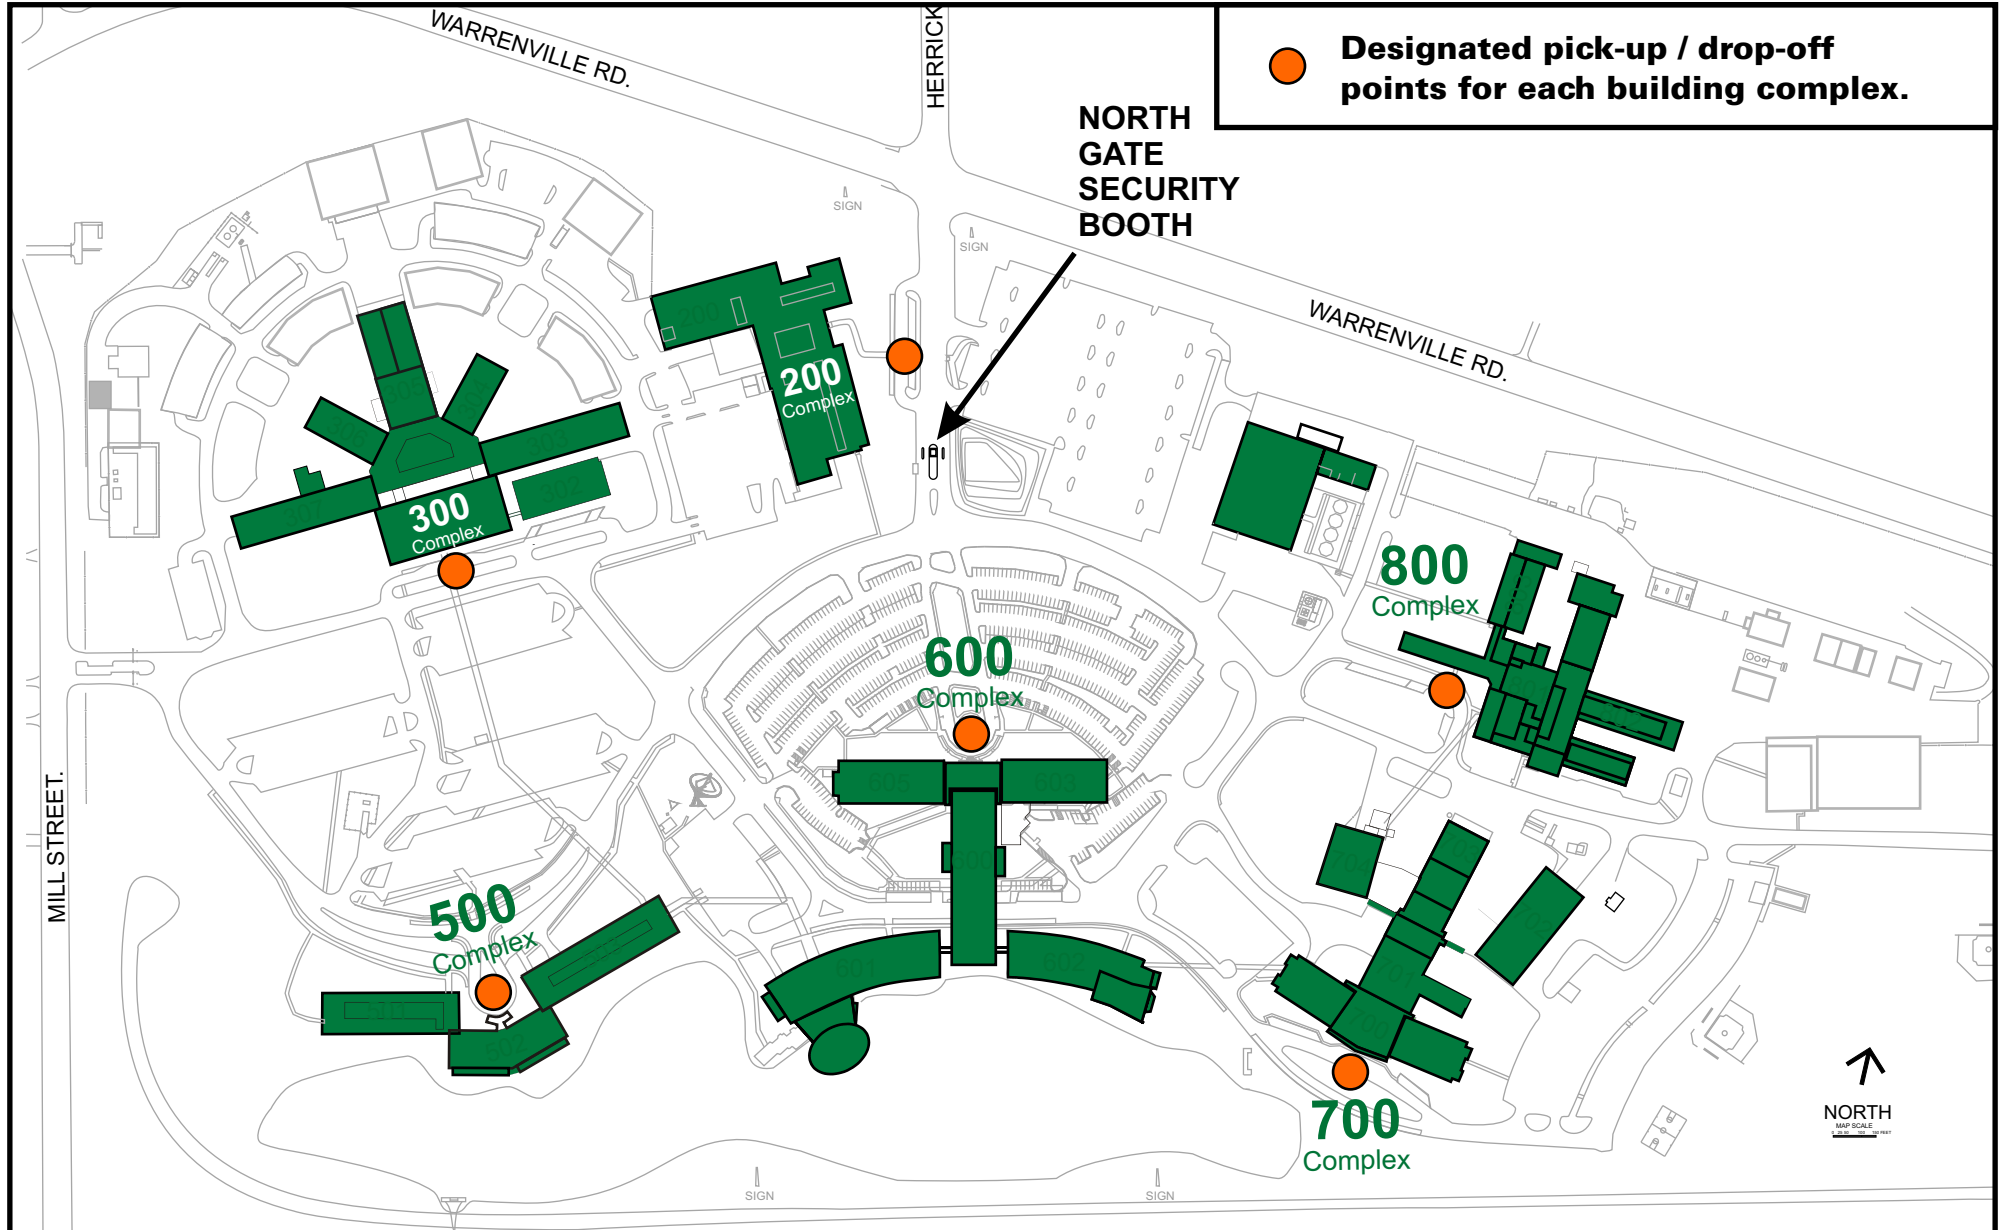

BP Naperville Campus - Livery Pick-up/Drop-off Locations

Chicagoland Western Suburbs Map

BP Locations - Western Suburbs

A